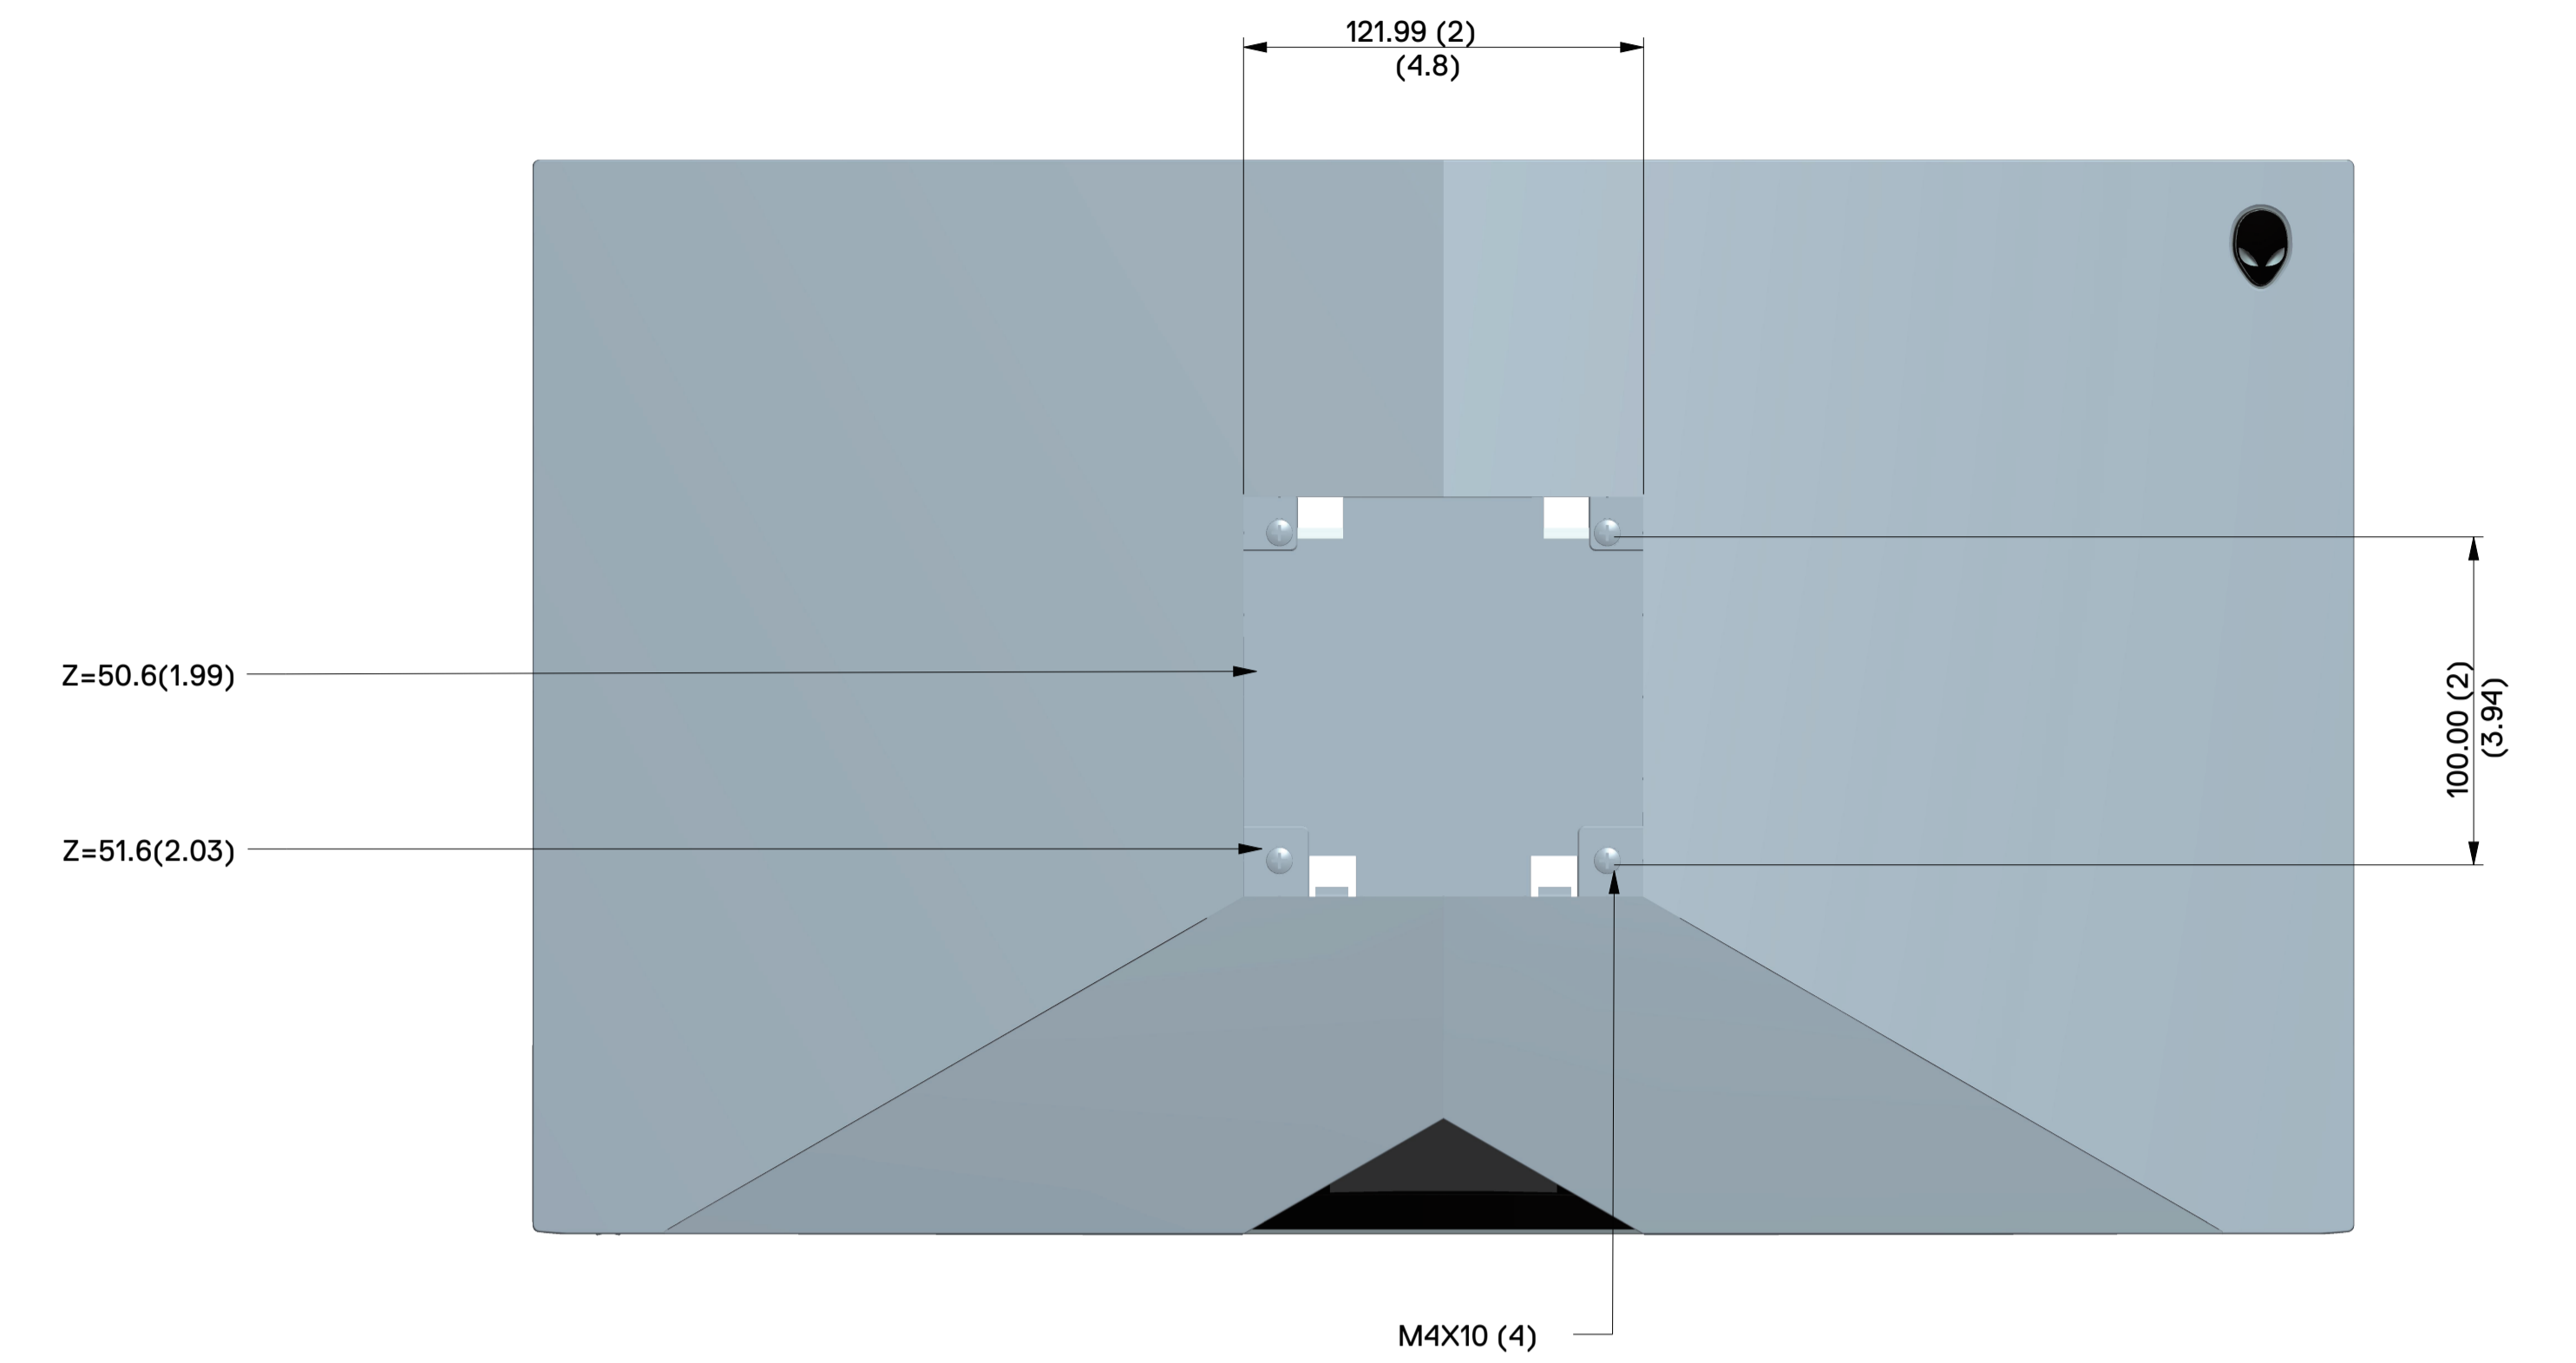

# AW2518HF Outline Dimension

Nominal Dimension  
Unit : mm

Back View of Monitor without stand